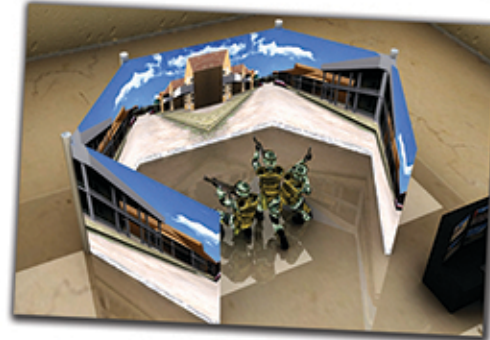

Users

- Military training centers • Military bases
- War ships • Military schools • Police training centers
- Police stations • Special forces • Security training centers